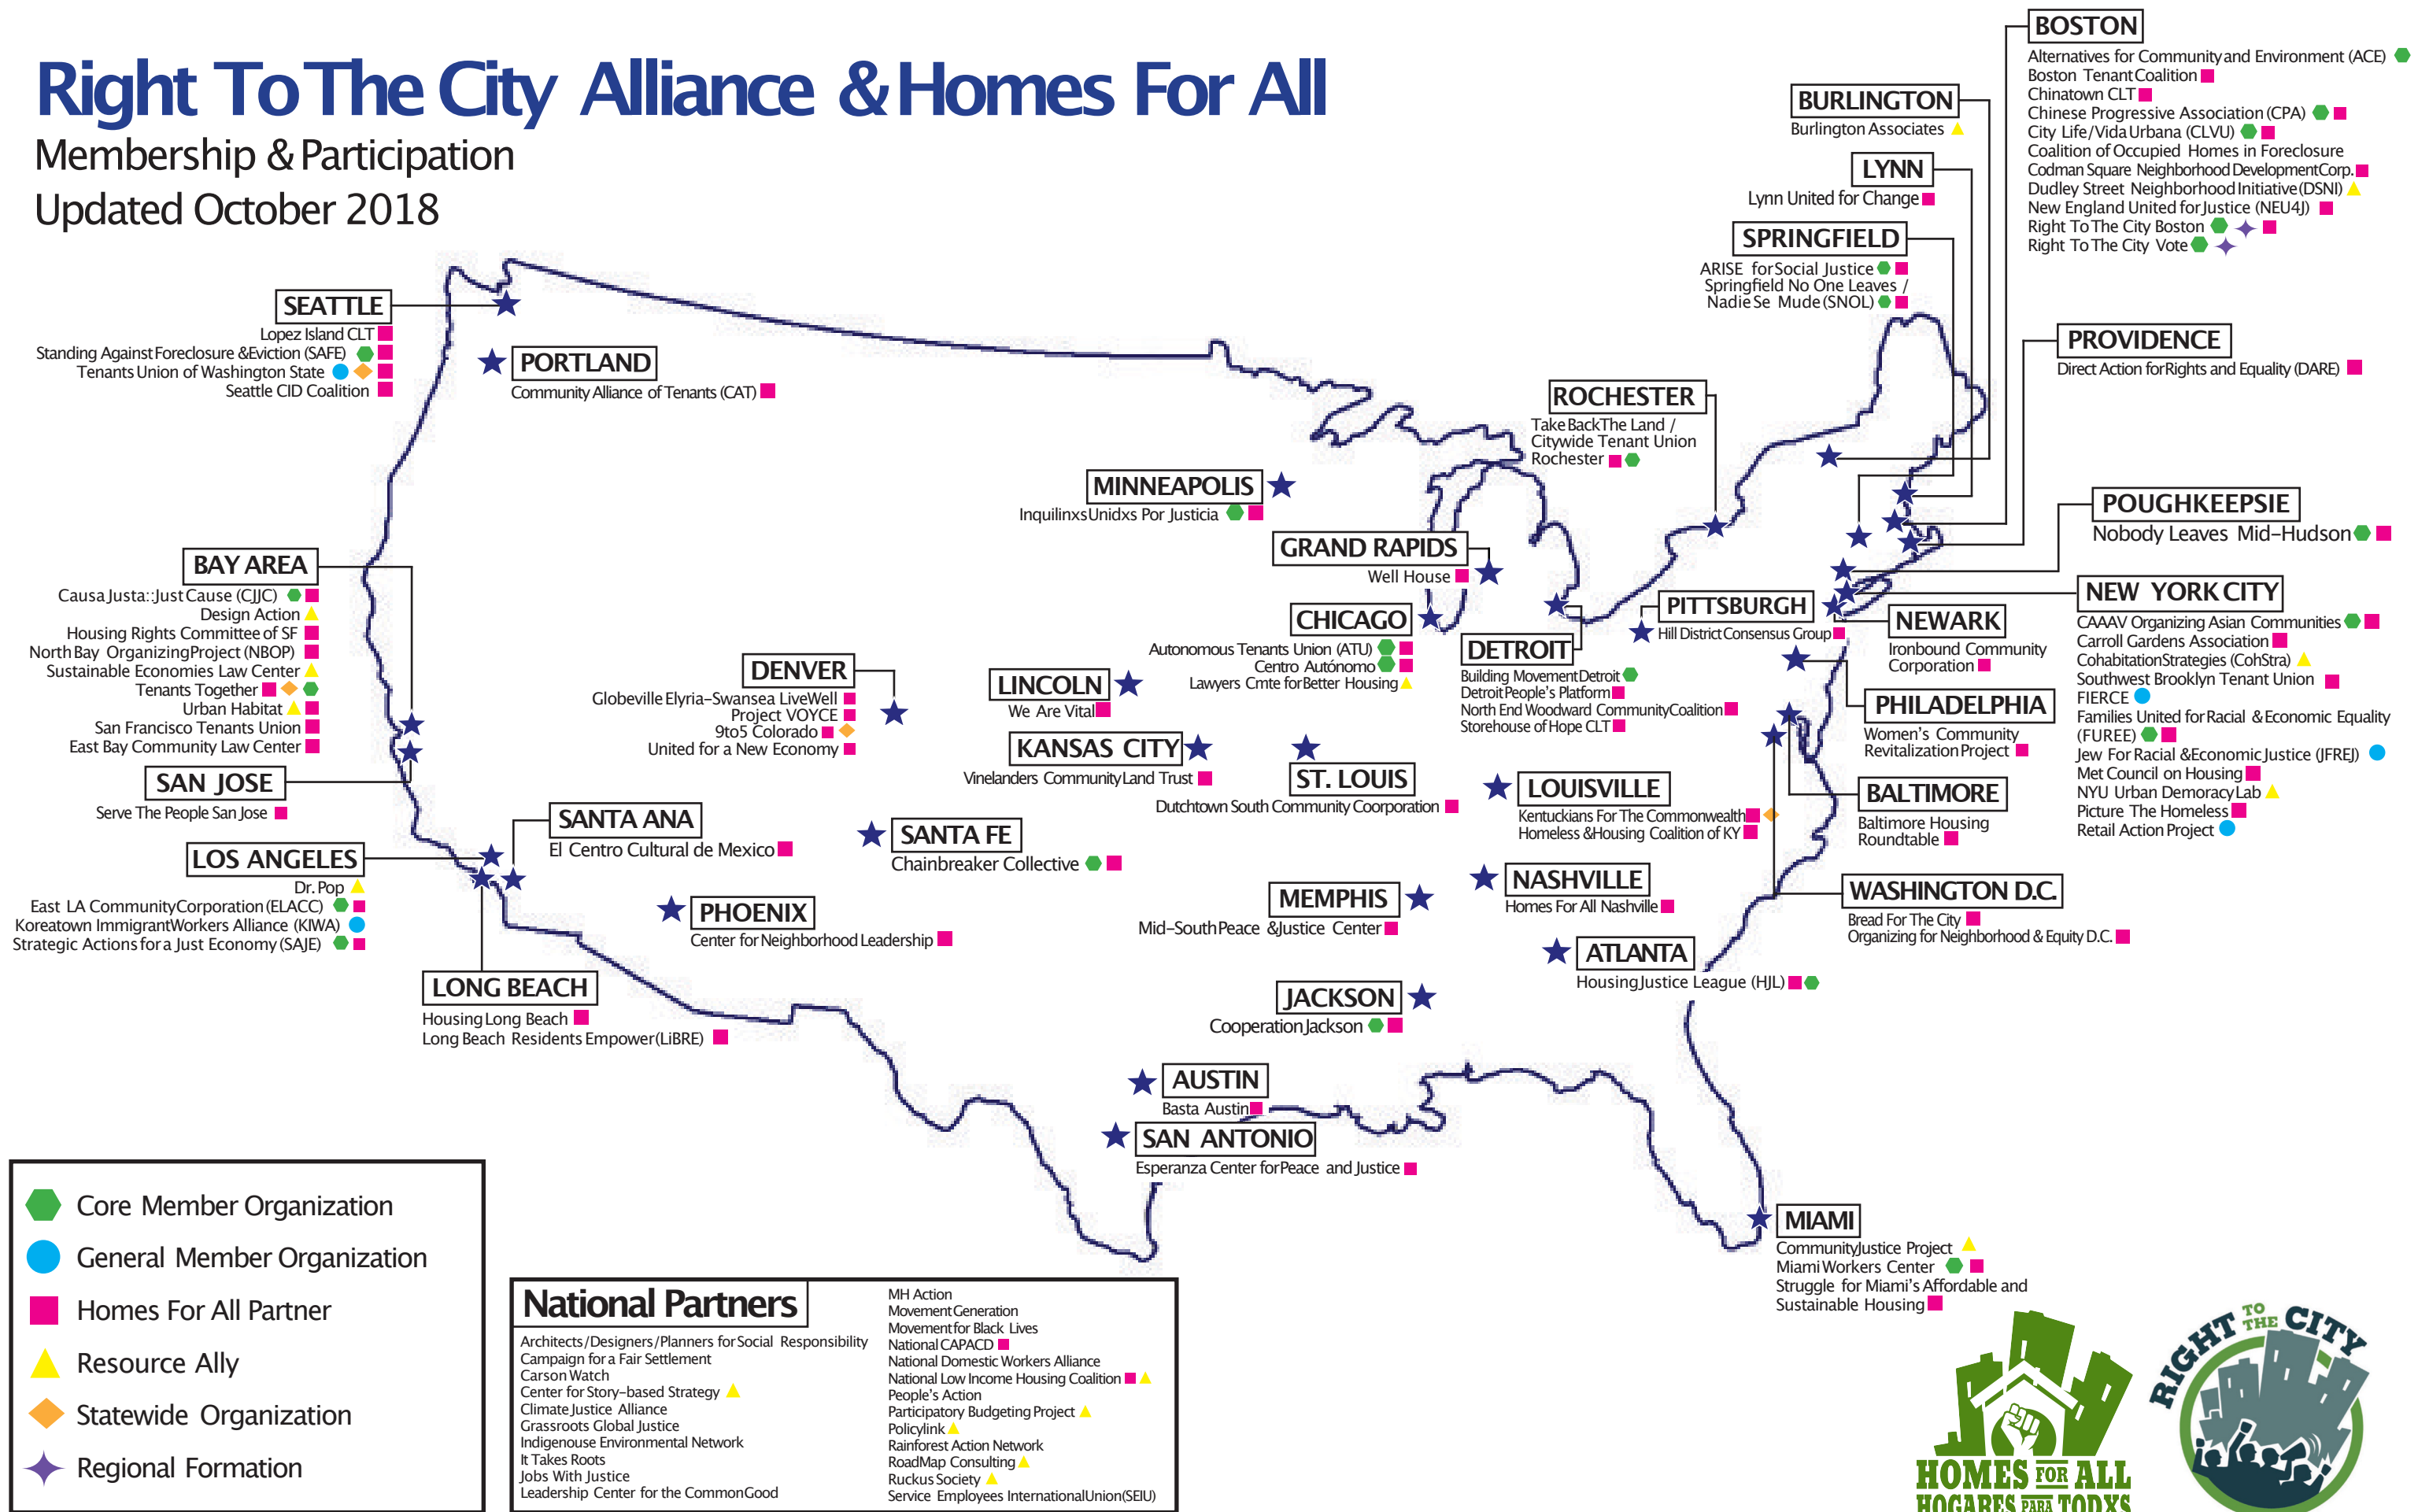

Right To The City Alliance & Homes For All

Membership & Participation

Updated October 2018

- Core Member Organization
- General Member Organization
- Homes For All Partner
- Resource Ally
- Statewide Organization
- Regional Formation

- National Partners**
- Architects/Designers/Planners for Social Responsibility
 - Campaign for a Fair Settlement
 - Carson Watch
 - Center for Story-based Strategy
 - Climate Justice Alliance
 - Grassroots Global Justice
 - Indigenous Environmental Network
 - It Takes Roots
 - Jobs With Justice
 - Leadership Center for the Common Good
 - MH Action
 - Movement Generation
 - Movement for Black Lives
 - National CAPACD
 - National Domestic Workers Alliance
 - National Low Income Housing Coalition
 - People's Action
 - Participatory Budgeting Project
 - Policylink
 - Rainforest Action Network
 - RoadMap Consulting
 - Ruckus Society
 - Service Employees International Union (SEIU)